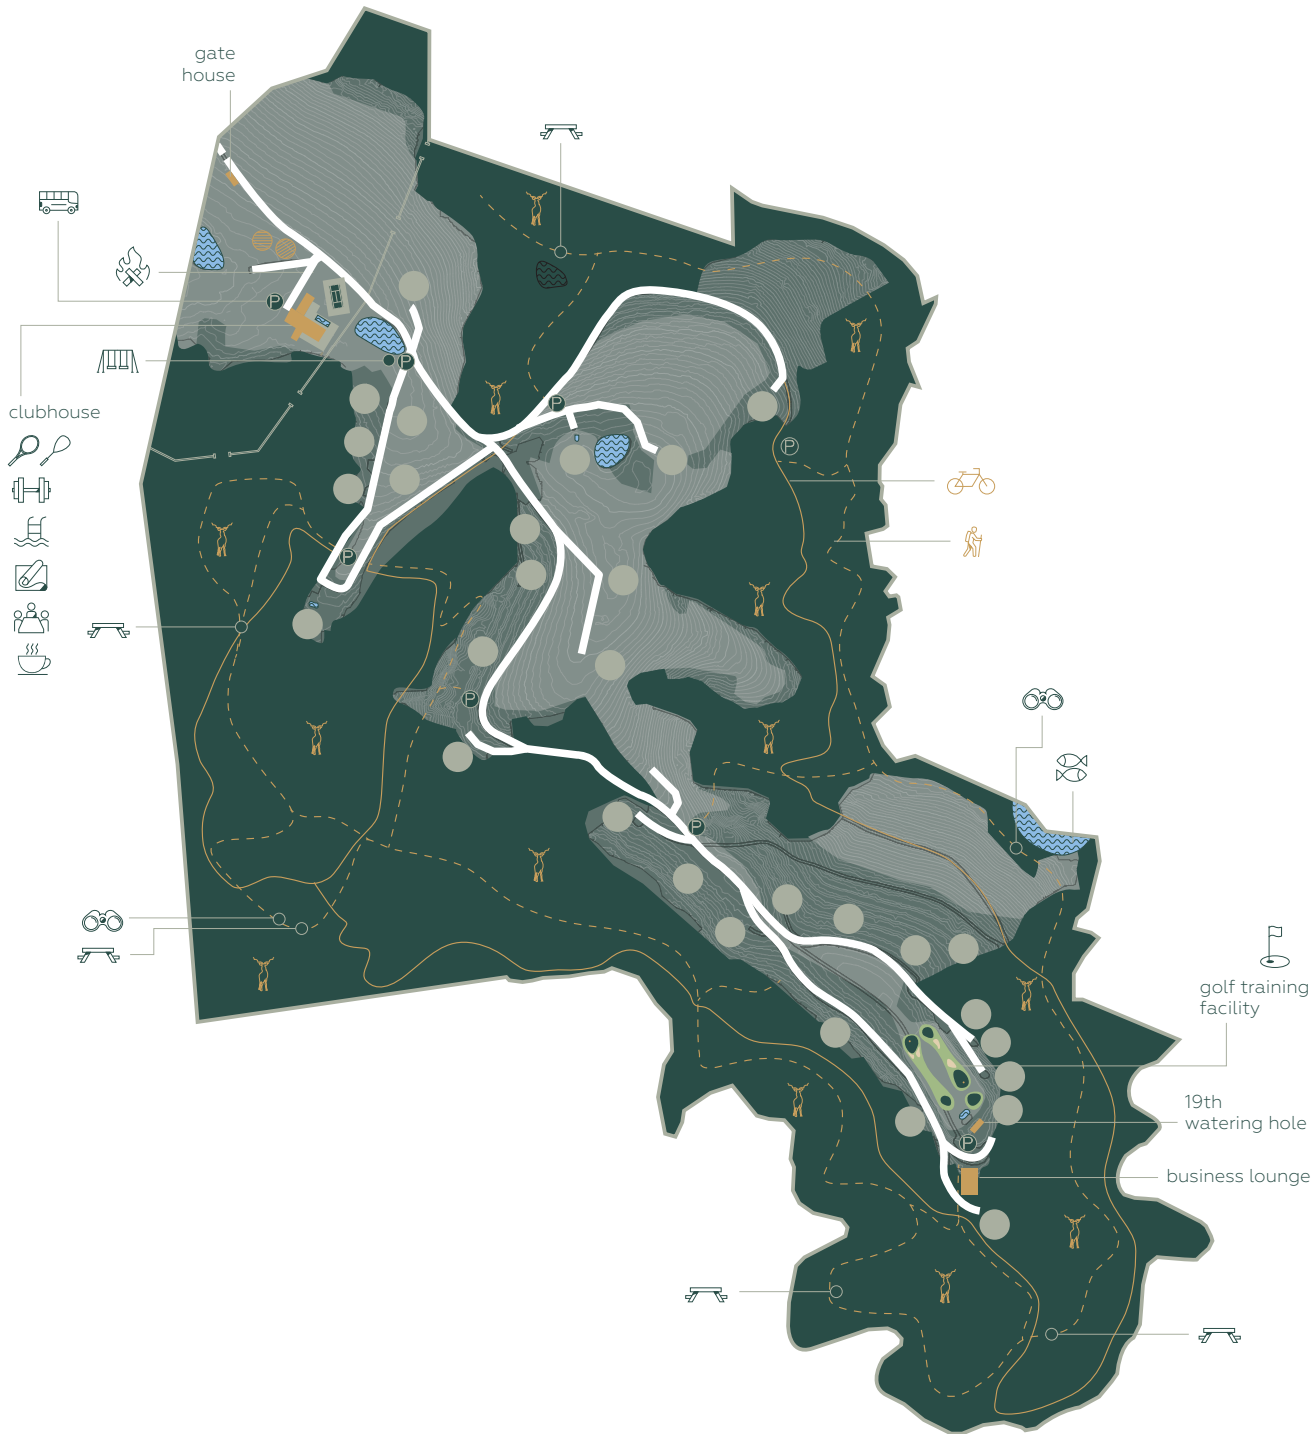

Ingwé

ESTATE

- forest
- forest edge
- grass hills
- dam/pool
- residence
- game fence
- P parking
- permaculture garden
- conservation experience
- golfing green
- bird hide
- picnic spot
- kids play park
- braai area
- squash court
- tennis court
- gym
- swimming pool
- yoga deck
- meeting room
- club house
- fishing pond
- golf training facility
- shuttle service
- nature reserve
- bike trail
- walking trail